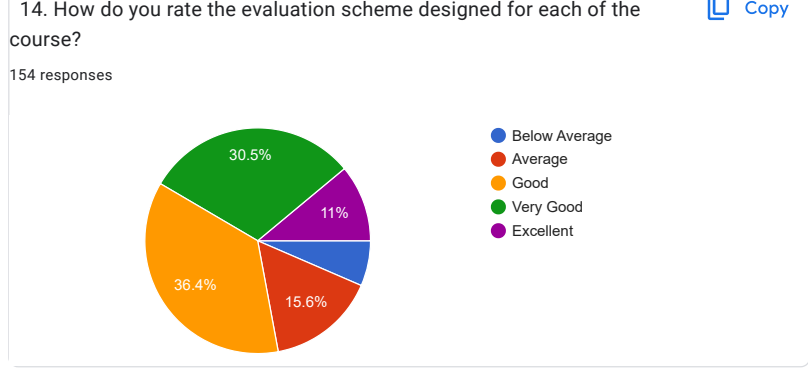

26 more responses are hidden

Programme

 Copy

153 responses

This content is neither created nor endorsed by Google. [Report Abuse](#) - [Terms of Service](#) - [Privacy Policy](#).

Google Forms